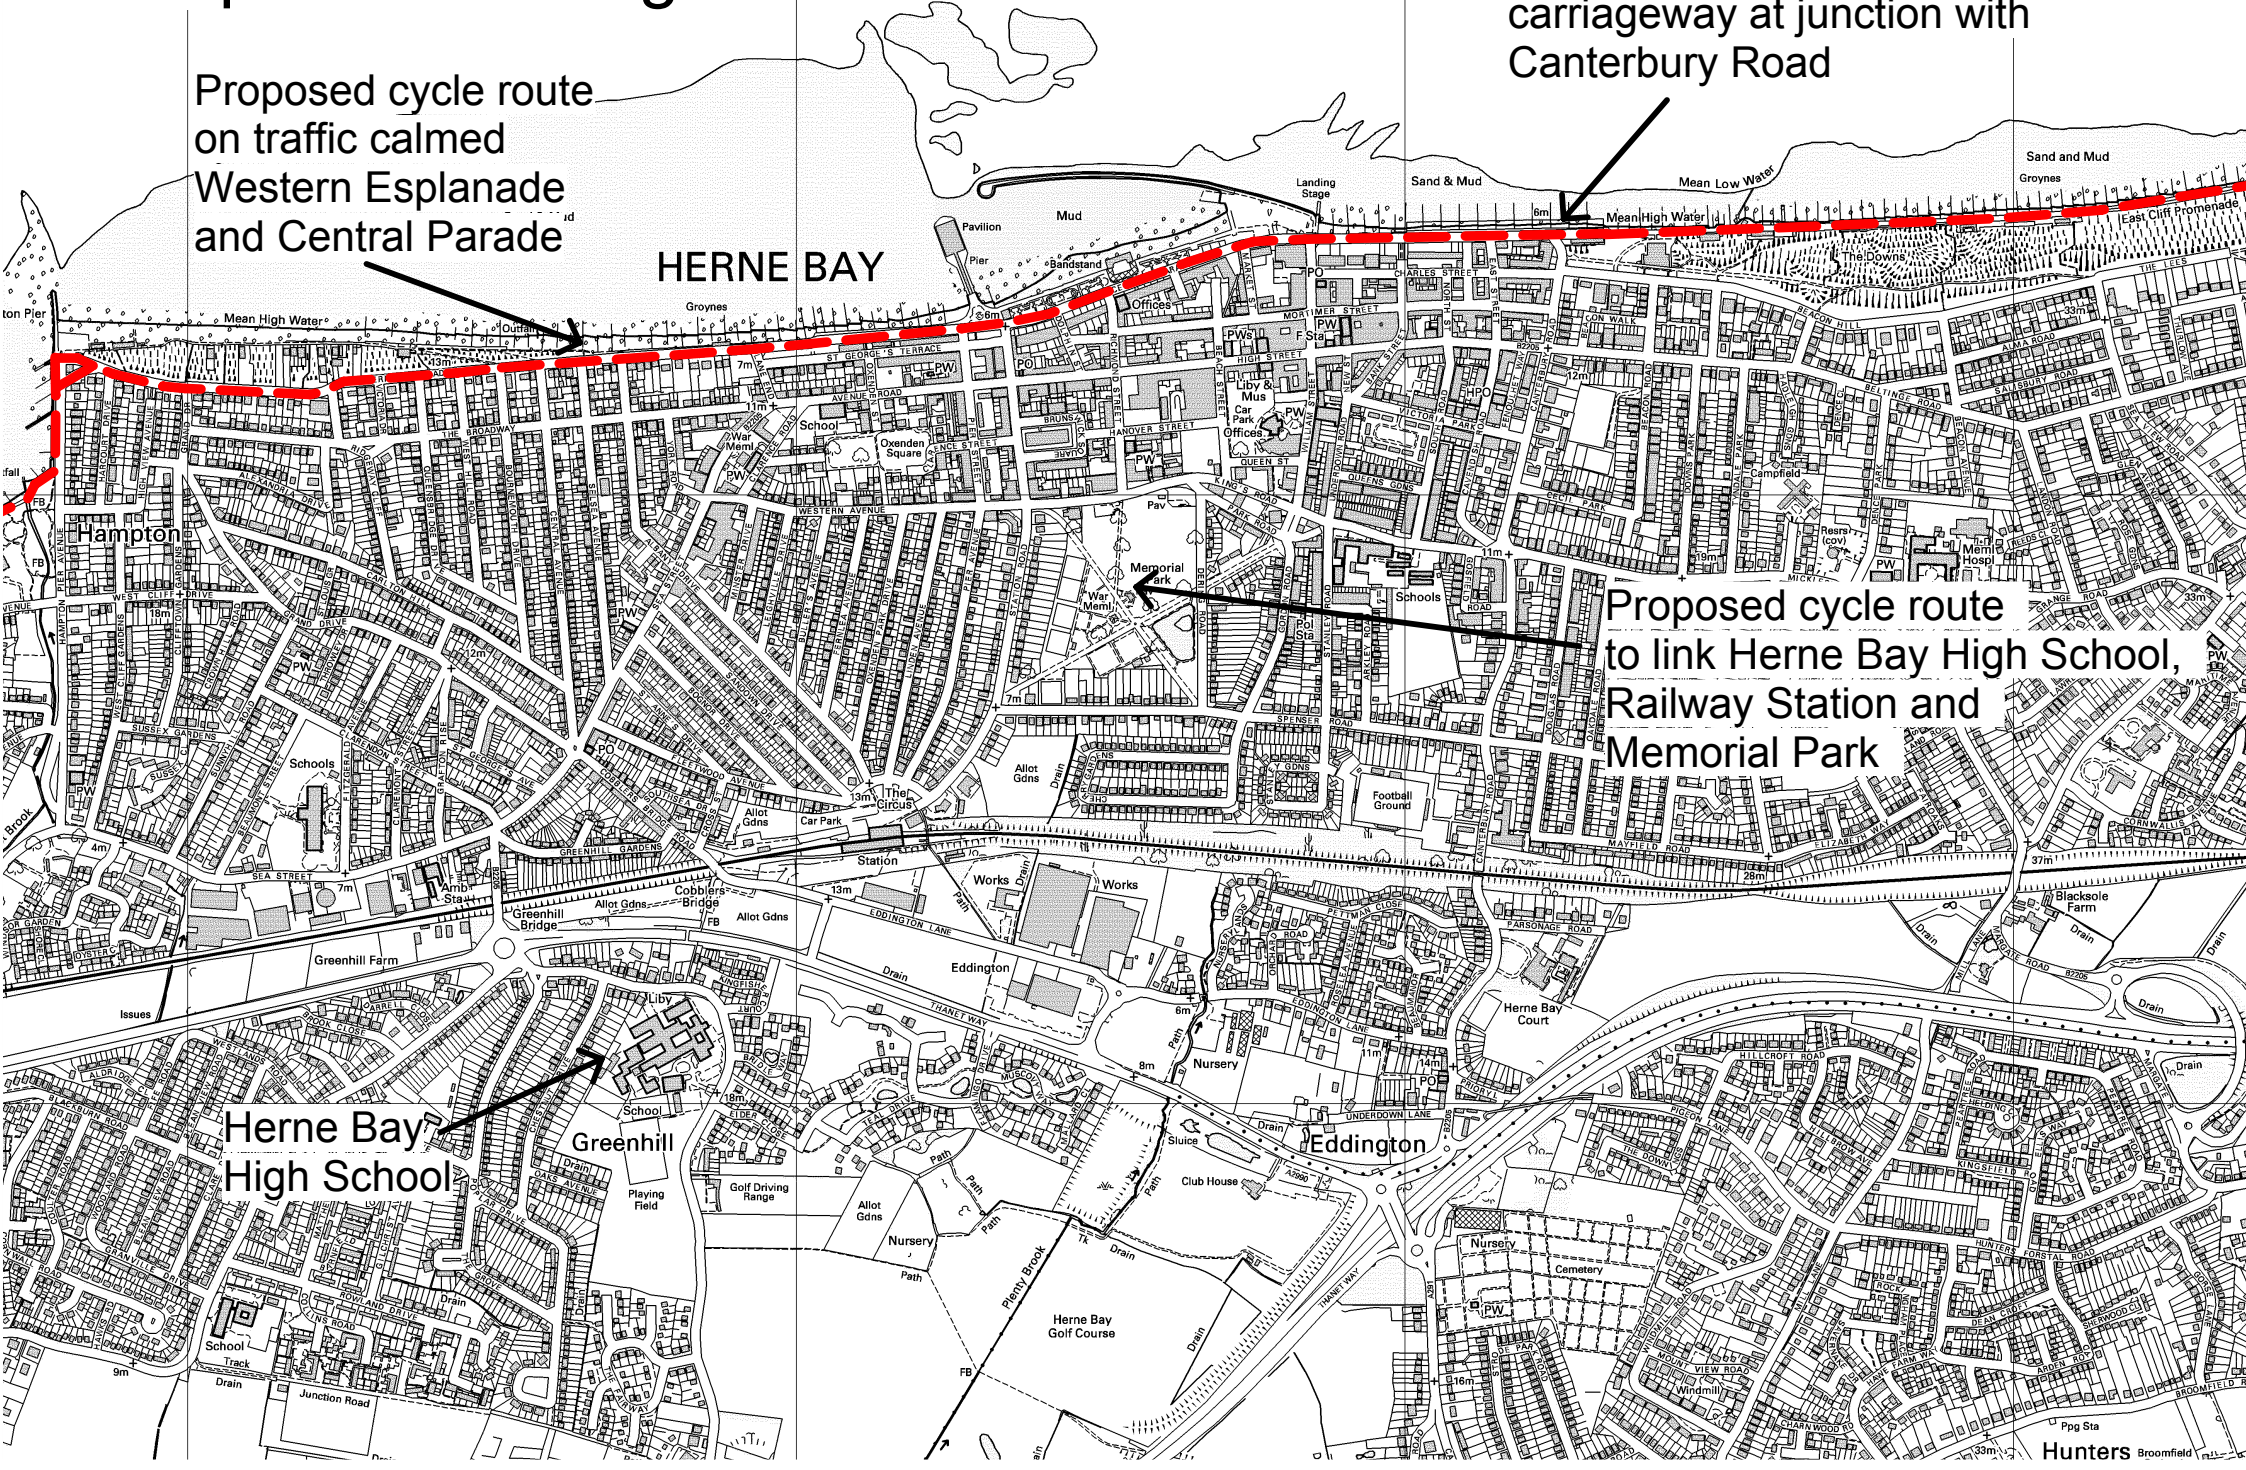

Hampton to Beltinge

Proposed cycle route on traffic calmed Western Esplanade and Central Parade

Proposed cycle route joins the carriageway at junction with Canterbury Road

HERNE BAY

Proposed cycle route to link Herne Bay High School, Railway Station and Memorial Park

Herne Bay High School